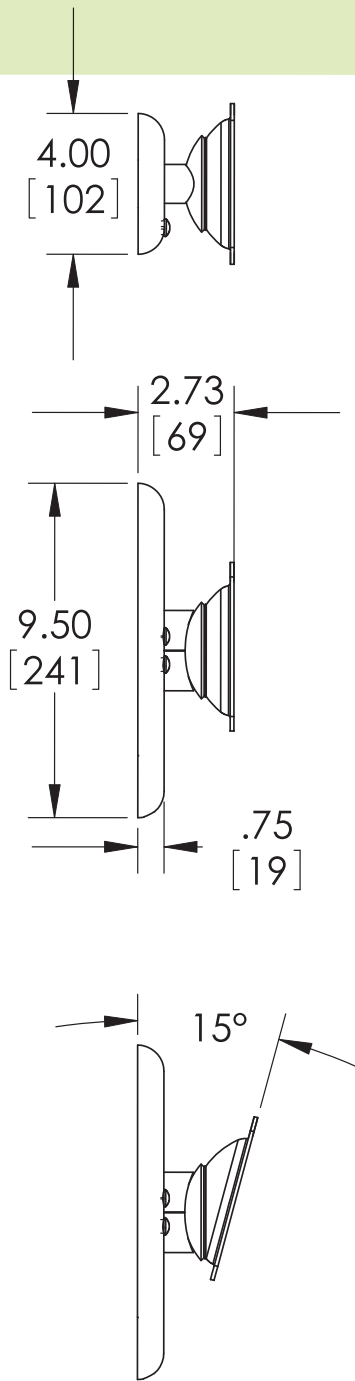

PTM

Tilt/Pivot Flat-Panel Mount

Enjoy great flat-panel integration with a mount that offers surprising viewing flexibility.

- Fits 10" - 37" flat-panel displays
- Compatibility: VESA 75/100/200 x100mm
- +/-15° tilt and pivot
- 360° rotation
- Just 2³/₄" deep
- Cable routing directly into the wall
- Radial Glide Technology™ (patent-pending)
- OSHPD tested (OPA-1680)
- Color: Black or Silver

Model	Display Size	Max. Wt.
PTM	10"-37"	50 lbs. (23 kgs.)
PTM-B	10"-37"	50 lbs. (23 kgs.)

We offer a host of adapter plates for larger VESA and non-VESA mounting patterns. Call 1-800-368-9700 to order.

PTM-B Black

PTM Silver

PREMIER MOUNTS®

SPECIFICATIONS

Dimensions are in inches and millimeters [mm].
Drawings are subject to change without notice.

800.368.9700 | www.mounts.com